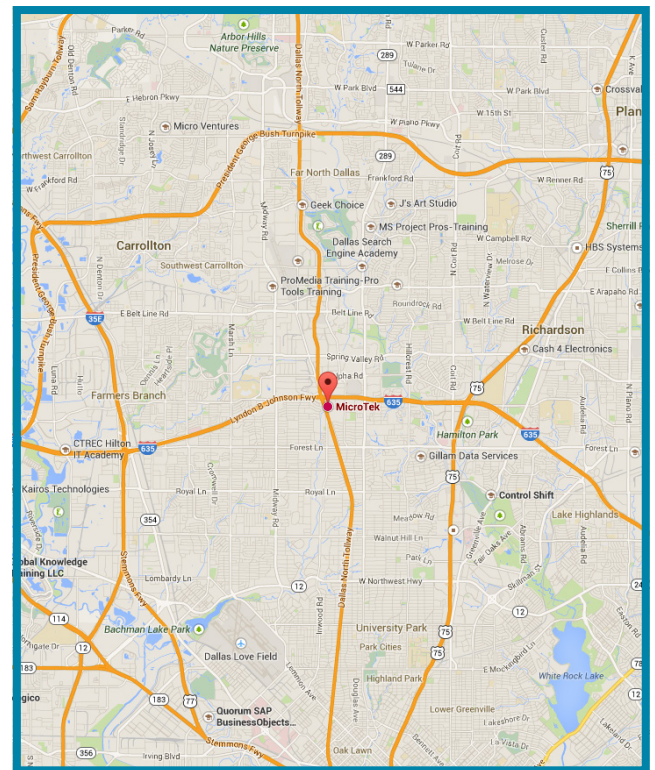

HOTEL OPTIONS

MicroTek has discounted rates at nearby hotels. All of these hotels offer complimentary room internet and shuttles to MicroTek. Hilton Dallas Lincoln Centre is adjacent to MicroTek within walking distance, no shuttle needed.

Please follow the website below to access the current hotel information including the discounted rates, amenities, and reservation options. You will be taken to the MicroTek – Dallas homepage, please select the 'Hotel' tab for hotel information.

MicroTek Dallas Website: www.mclabs.com/room-rentals/microtek-dallas/