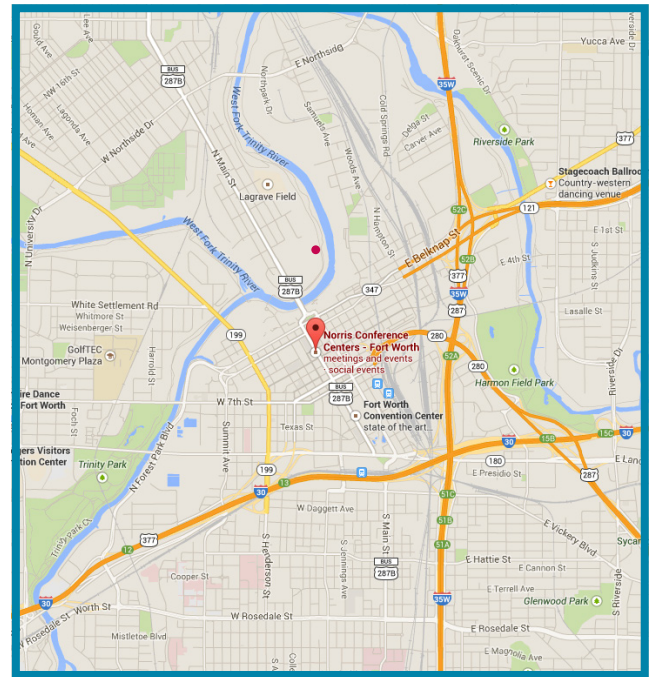

Driving From Houston via I-45 North: Merge onto US-287 N via Exit 247. Take Martin L King Jr. FWY toward downtown. Merge onto TX-280 Spur W. Take the 4th St. exit. Turn slightly Left onto E 4th St. Turn Right on Commerce St. Turn Left on E 2nd St. Turn Left onto Houston St. Norris Conference Center is on the Right.

Driving From Dallas via I-30: From I-30 W exit TX-287 N via Exit 15C. Merge onto Martin L King Jr. FWY. Martin L King Jr. FWY becomes TX-280 Spur W. Take the 4th St. exit. Turn slightly Left onto E 4th St. Turn Right on Commerce St. Turn Left on E 2nd St. Turn Left onto Houston St. Norris Conference Center is on the Right.

Driving From TX-121 South (Airport): From TX-121 S, take the Belknap St. exit toward TX-347 –Spur downtown. Stay straight to go onto E. Belknap St. Turn Left onto N. Houston St./US-287 Br. S. Norris Conference Center is on the Right.

Driving From US-287 South: From US-287 S, merge onto I-35W/US-287/US-81 S via Exit 16B. Take Belknap St., Exit 52C, toward TX-347-Spur W. Turn slightly Right on E Belknap St. Turn Left onto N. Houston St./US-287 Br. S. Norris Conference Center is on Right.