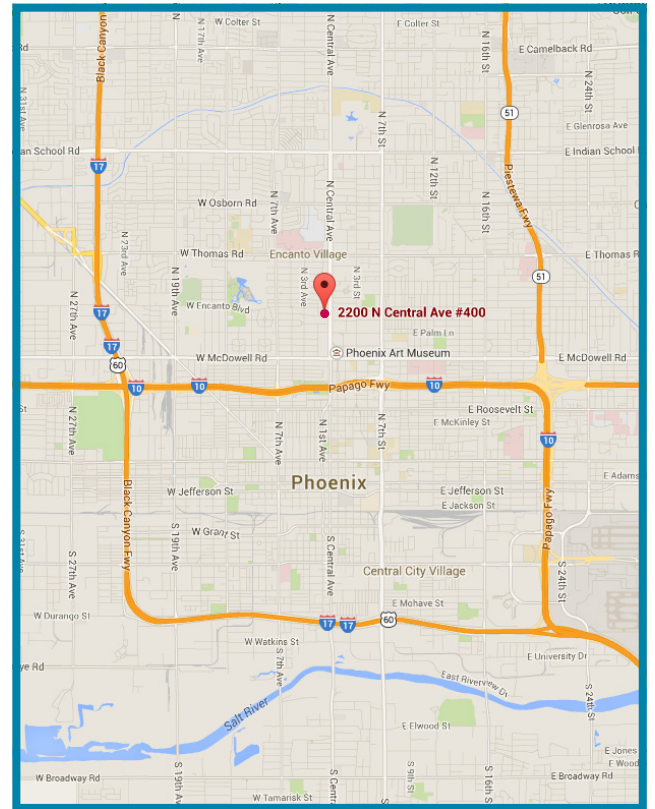

Building Location: Training to You is located 5 blocks South of Thomas Road and four blocks North of McDowell Road on Central Avenue (NW corner of Central Avenue and Cypress Street). It is the 6 story building with a marble entryway.

MicroTek (Training to You) Phoenix Website:

www.mclabs.com/room-rentals/microtek-phoenix

OTHER NEARBY HOTEL OPTIONS INCLUDE:

- Quality Inn & Suites Downtown – 0.5 miles
- Hampton Inn Phoenix-Midtown-Downtown Area – 0.7 miles
- Radisson Phoenix City Center – 1.2 miles
- The Westin Phoenix Downtown – 1.4 miles
- Hyatt Regency Phoenix – 1.6 miles

DINING OPTIONS

Below are a few walkable lunch options:

Durant's

0.3 miles

2611 N Central Ave, Phoenix

www.durantsaz.com

Switch Restaurant & Wine Bar

0.3 miles

2603 N Central Ave, Phoenix

www.switchofarizona.com

IHOP

0.2 miles

2508 N Central Ave, Phoenix

www.ihop.com

Café at the Heard Museum

500 feet