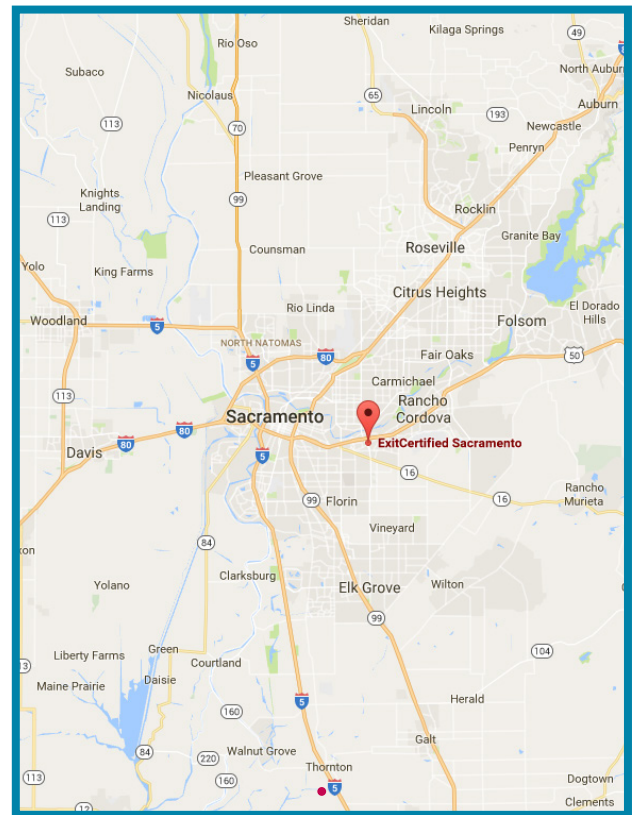

HOTEL DETAILS

ExitCertified has discounted rates at nearby hotels. Most of these hotels offer complimentary in-room internet access and complimentary continental breakfast.

The website below is where you can access the current hotel information including the discounted rates, amenities, and reservation options. You will be taken to the ExitCertified – Sacramento homepage, please select the 'Hotel' tab for hotel information.

ExitCertified – Sacramento Website:

www.exitcertified.com/locations/sacramento-training