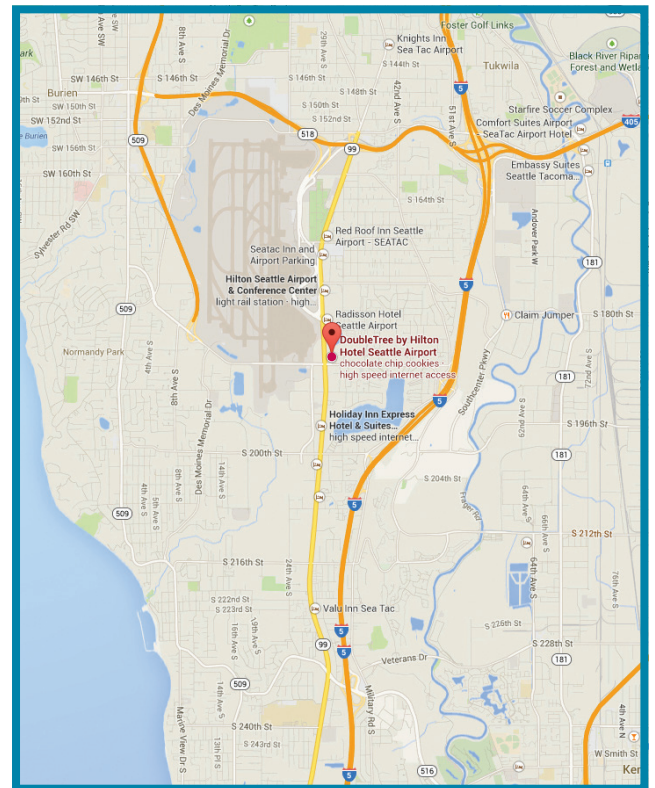

HOTEL DETAILS

The Doubletree by Hilton Seattle Airport welcomes you upon check in with a warm chocolate chip cookie and is conveniently located less than one mile from Seattle-Tacoma International Airport. Hotel has complimentary Wi-Fi and provides a complimentary airport shuttle 24 hours a day.

Check in: 3:00pm **Check out:** 12:00pm

Cancellation policy: Must cancel 24 hours, hotel local time, prior to arrival

For additional hotel information, please visit the hotel website at www.seattleairport.doubletree.com.